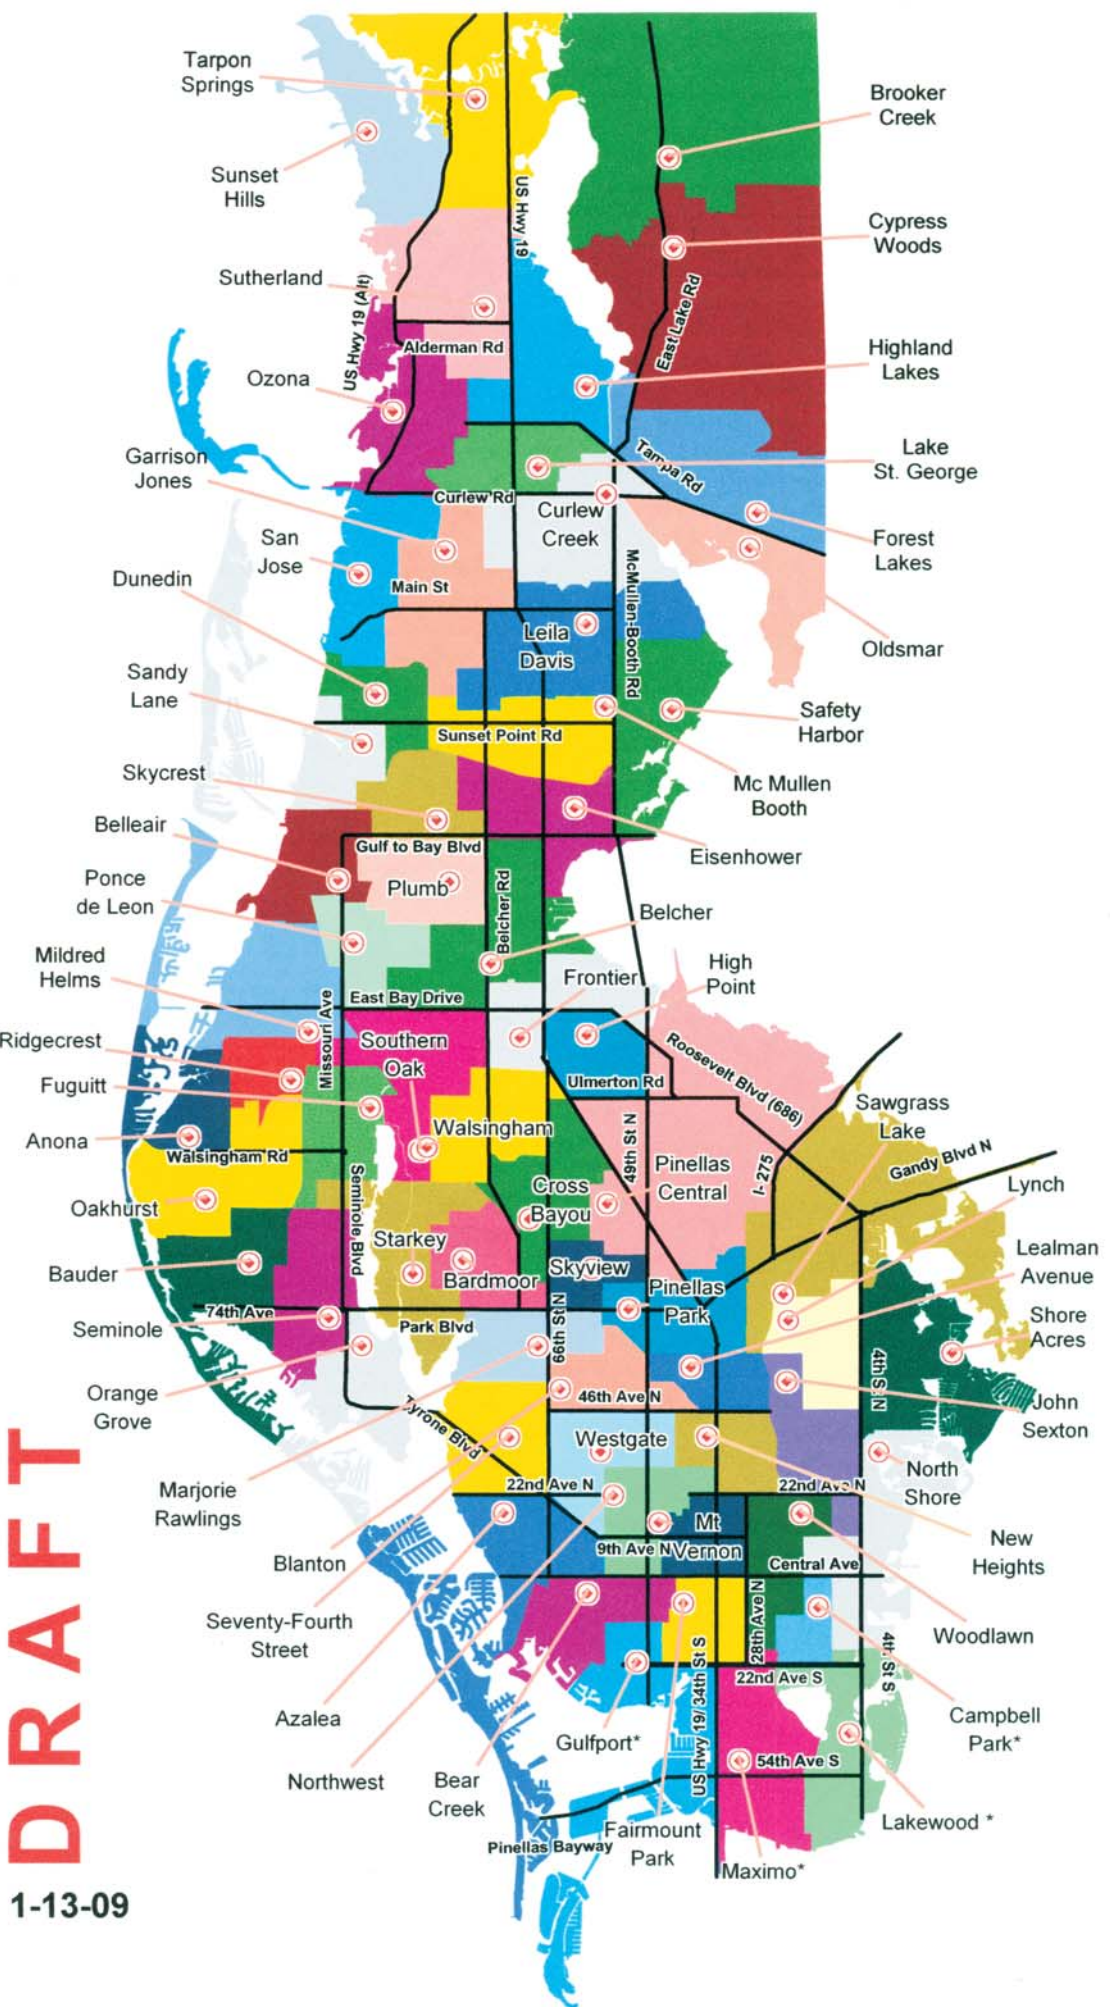

2009-10 Student Assignment Plan
Proposed Elementary Zones

- Anona
- Azalea
- Bardmoor
- Bauder
- Bear Creek
- Belcher
- Belleair
- Blanton
- Brooker Creek
- Campbell Park*
- Cross Bayou
- Curlew Creek
- Cypress Woods
- Leila Davis
- Dunedin
- Eisenhower
- Fairmount Park
- Forest Lakes
- Frontier
- Fuguitt
- Garrison-Jones
- Gulfport*
- Highland Lakes
- High Point
- John Sexton
- Lake St. George
- Lakewood*
- Lealman Ave
- Lynch
- Maximo*
- McMullen Booth
- Mildred Helms
- Mt Vernon
- New Heights
- North Shore
- Northwest
- Oakhurst
- Oldsmar
- Orange Grove
- Ozona
- Pinellas Central
- Pinellas Park
- Plumb
- Ponce de Leon
- Rawlings
- Ridgecrest
- Safety Harbor
- San Jose
- Sandy Lane
- Sawgrass Lake
- Seminole
- Seventy-Fourth St
- Shore Acres
- Skycrest
- Skyview
- Southern Oak
- Starkey
- Sunset Hills
- Sutherland
- Tarpon Springs
- Walsingham
- Westgate
- Woodlawn